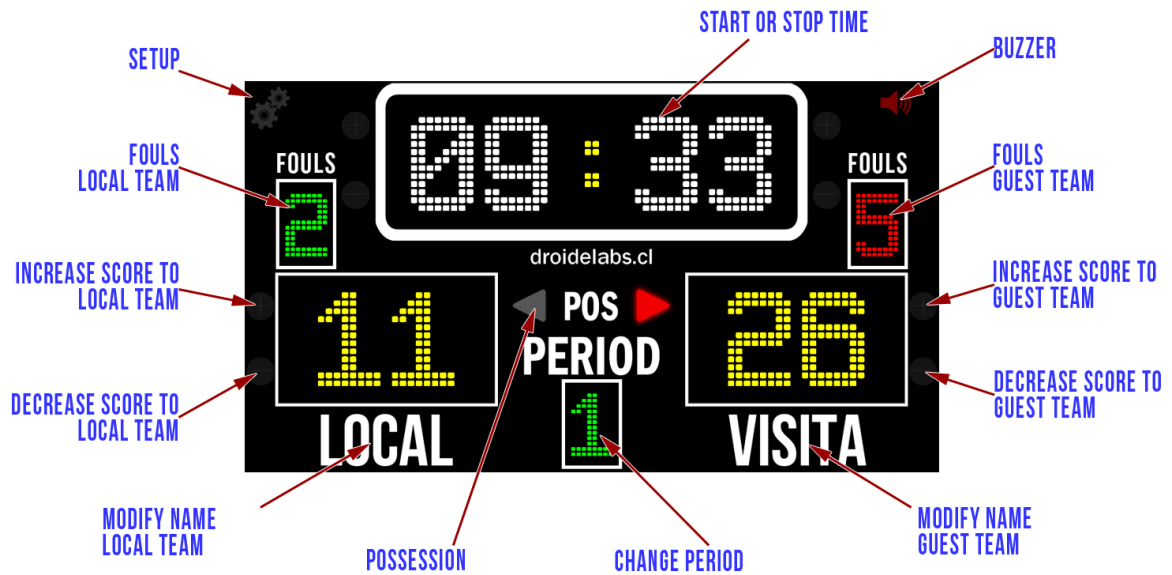

## Basketball Scoreboards Version 2.0 – DroidLabs.cl

### Using the keyboard (Windows version):

- Q** : Add 1 foul to local team (after 5, returns to 0).
- A** : Add 1 to local team.
- Z** : Substracts 1 to local team.
  
- E** : Add 1 foul to guest team (after 5, returns to 0).
- D** : Add 1 to guest team.
- C** : Substracts 1 to guest team.
  
- X** : Add 1 to the period (time returns to 0).
  
- ← : Left arrow, possession of the ball by local team.
- : Right arrow, possession of the ball by guest team.
  
- H** : Add 1 minute.
- N** : Substract 1 minute.
  
- J** : Add 1 second.
- M** : Substract 1 second.
  
- B** : Turns the buzzer on.
  
- SPACEBAR** : Starts or stops time.
  
- Alt + Enter** : Full screen (on/off).
  
- Note** : Click on names to modify (maximum 11 characters).